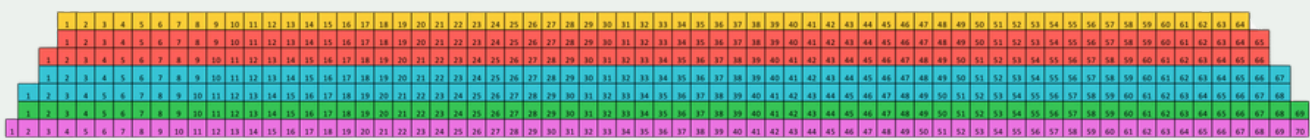

# Stage

Orchestra

Terrace

Balcony

<b>A</b>	Tuesday Evening, Sunday Evening
<b>B</b>	Wednesday - Saturday Evenings
<b>C</b>	Saturday and Sunday Matinees

Price Level	A	B	C
Premium	\$99.00	\$109.00	\$109.00
Level 2	\$76.00	\$85.00	\$94.00
Level 3	\$62.50	\$71.50	\$79.00
Level 4	\$48.50	\$58.00	\$64.00
Level 5	\$40.00	\$49.00	\$54.00