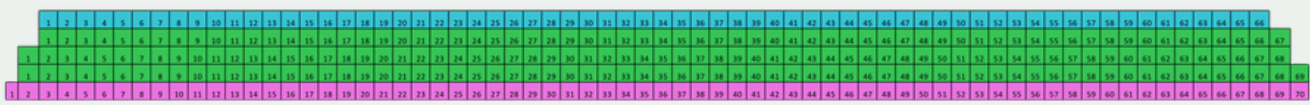

# Stage

Orchestra

Terrace

Balcony

<b>A</b>	Tuesday Evening, Sunday Evening
<b>B</b>	Wednesday - Saturday Evenings
<b>C</b>	Saturday and Sunday Matinees

Price Level	A	B	C
Premium	\$99.00	\$109.00	\$109.00
Level 2	\$76.00	\$85.00	\$94.00
Level 3	\$62.50	\$71.50	\$79.00
Level 4	\$48.50	\$58.00	\$64.00
Level 5	\$40.00	\$49.00	\$54.00