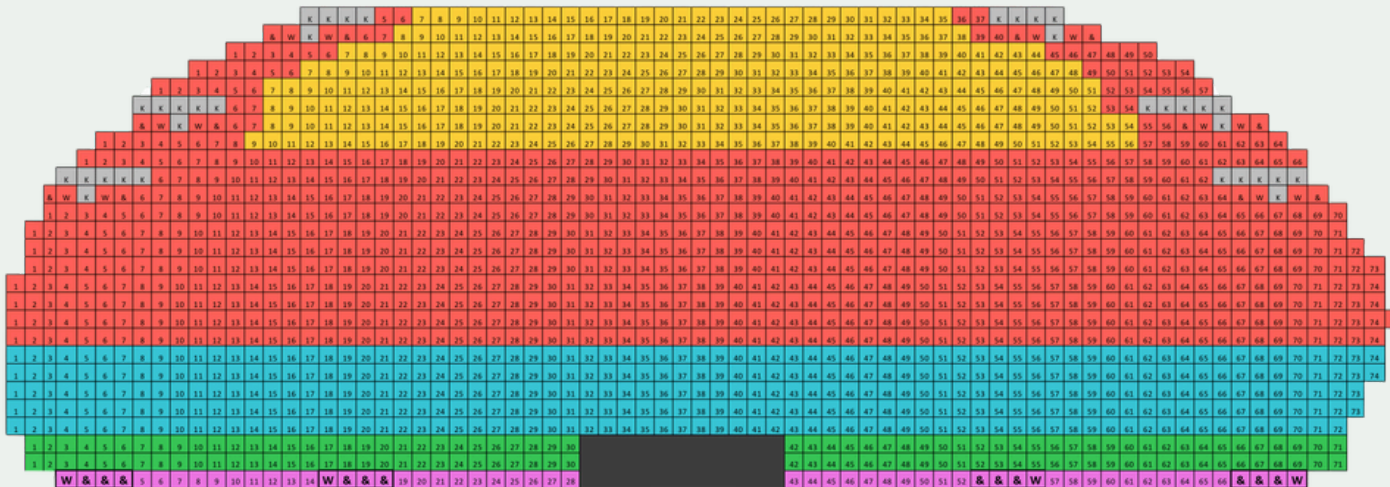

# Stage

Orchestra

Terrace

Balcony

<b>A</b>	Tuesday Evening, Sunday Evening
<b>B</b>	Wednesday - Saturday Evenings
<b>C</b>	Saturday and Sunday Matinees

Price Level	A	B	C
Premium	\$99.00	\$109.00	\$109.00
Level 2	\$76.00	\$85.00	\$94.00
Level 3	\$62.50	\$71.50	\$79.00
Level 4	\$48.50	\$58.00	\$64.00
Level 5	\$40.00	\$49.00	\$54.00

Map shows group ticket pricing for *The Sound of Music* in Spokane May 25-30, 2027.